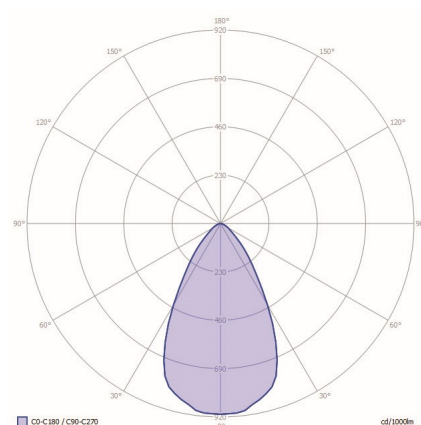

## DIMENSIONS

Length: 2.87" / 73 mm  
 Width: 2.76" / 70 mm  
 Height: 2.83" / 72 mm  
 Diameter: -  
 Total height: -  
 Recess depth: -

## LIGHTSPECIFICATIONS

Color temperature: 2900 K  
 CRI (RA): 93  
 Luminous intensity: 132.00 Cd  
 Light beam 0-180: 36°  
 Light beam 90-270: 36°  
 Net luminous flux: 64 lumen  
 Luminous efficacy: 64 lumenwatt

## PROTECTION RATING

IP : 55

Distance		Light circle 0-180°		Light circle 90-270°		Illuminance
[m]	[ft]	[m]	[ft]	[m]	[ft]	[lux]
1.50	4.92	0.97	3.20	0.97	3.20	58.67
2.00	6.56	1.30	4.26	1.30	4.26	33.00
2.50	8.20	1.62	5.33	1.62	5.33	21.12
3.00	9.84	1.95	6.40	1.95	6.40	14.67
3.50	11.48	2.27	7.46	2.27	7.46	10.78
4.00	13.12	2.60	8.53	2.60	8.53	8.25
0.30	1.00	0.20	0.65	0.20	0.65	1428.32