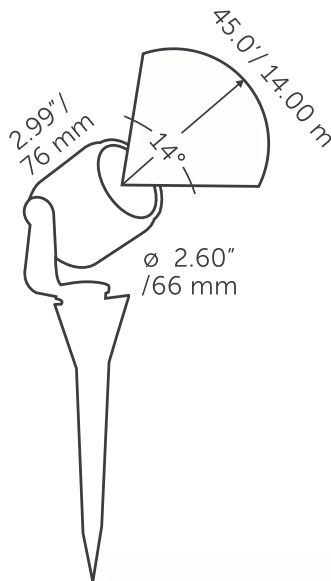

OUTDOOR LIGHTING

BIG SCOPE NARROW

NEW

GENERAL

BIG SCOPE NARROW **NEW**

Category: spot
Light source: LED
Color changing: no
Warranty: 5 years

DIMENSIONS

Length: -
Width: -
Height: 2.99" / 76 mm
Diameter: 2.60" / 66 mm
Total height: -
Recess depth: -

ELECTRONICS

Voltage: 12V AC
Output: 5.00 Watt
VA: 7.90
Power factor: 0.63
Light source: 1x LED High Power 6W
Lifetime: 25000 hours
Energy label: A+
Dimmable: no
Length of cable lead: 24" / 600 mm

LIGHT SPECIFICATIONS

Color temperature: 3100 K
CRI (RA): 92
Luminous intensity: 2,956,90 Cd
Light beam 0-180: 14°
Light beam 90-270: 14°
Net luminous flux: 444 lumen
Luminous efficacy: 89 lumenwatt

MATERIAL

Ring Plate: aluminum
Lens: glass
Exterior: aluminum
Easy Lock included: yes
Installation hardware included: yes

AVAILABLE PRODUCT COLORS

■ Black

AVAILABLE ACCESSORIES

RISER 1, RISER 2, KILLFLASH, SHIELD 2

PROTECTION RATING

IP : 67

Distance		Light circle 0-180°		Light circle 90-270°		Illuminance
[m]	[ft]	[m]	[ft]	[m]	[ft]	[lux]
7.5	24.61	1.84	6.04	1.84	6.04	52.57
10	32.81	2.46	8.06	2.46	8.06	29.57
12.5	41.01	3.07	10.07	3.07	10.07	18.92
15	49.21	3.68	12.09	3.68	12.09	13.14
17.5	57.41	4.30	14.10	4.30	14.10	9.66
20	65.62	4.91	16.11	4.91	16.11	7.39
0.3	1.00	0.07	0.24	0.07	0.24	31995.54