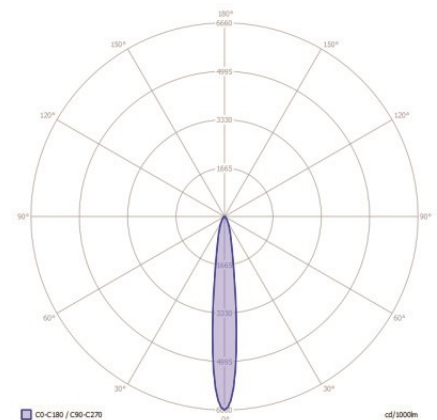

Color temperature: 3100 K
CRI (RA): 92
Luminous intensity: 2,956,90 Cd
Light beam 0-180: 14°
Light beam 90-270: 14°
Net luminous flux: 444 lumen
Luminous efficacy: 89 lumenwatt

MATERIAL

Ring Plate: aluminum
Lens: glass
Exterior: aluminum
Easy Lock included: yes
Installation hardware included: yes

AVAILABLE PRODUCT COLORS

■ Black

AVAILABLE ACCESSORIES

RISER 1, RISER 2, KILLFLASH, SHIELD 2

PROTECTION RATING

IP : 67

Distance		Light circle 0-180°		Light circle 90-270°		Illuminance
[m]	[ft]	[m]	[ft]	[m]	[ft]	[lux]
7.5	24.61	1.84	6.04	1.84	6.04	52.57
10	32.81	2.46	8.06	2.46	8.06	29.57
12.5	41.01	3.07	10.07	3.07	10.07	18.92
15	49.21	3.68	12.09	3.68	12.09	13.14
17.5	57.41	4.30	14.10	4.30	14.10	9.66
20	65.62	4.91	16.11	4.91	16.11	7.39
0.3	1.00	0.07	0.24	0.07	0.24	31995.54