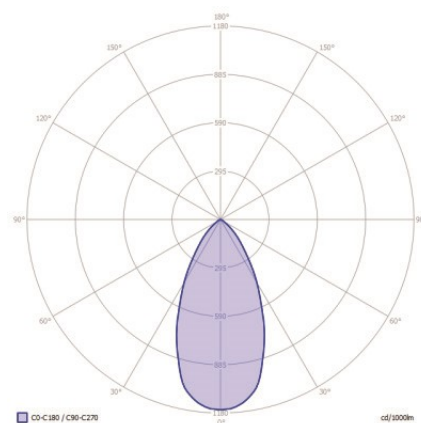

## DIMENSIONS

Length: -  
 Width: -  
 Height: 2.99" / 76 mm  
 Diameter: 2.60" / 66 mm  
 Total height: -  
 Recess depth: -

## LIGHT SPECIFICATIONS

Color temperature: 3100 K  
 CRI (RA): 91  
 Luminous intensity: 489.80 Cd  
 Light beam 0-180: 51°  
 Light beam 90-270: 51°  
 Net luminous flux: 422 lumen  
 Luminous efficacy: 84 lumen/watt

## PROTECTION RATING

IP : 67

Distance		Light circle 0-180°		Light circle 90-270°		Illuminance
[m]	[ft]	[m]	[ft]	[m]	[ft]	[lux]
1.5	4.92	1.43	4.69	1.43	4.69	217.69
3	9.84	2.86	9.39	2.86	9.39	54.42
4.5	14.76	4.29	14.08	4.29	14.08	24.19
6	19.69	5.72	18.78	5.72	18.78	13.61
7.5	24.61	7.15	23.47	7.15	23.47	8.71
9	29.53	8.59	28.17	8.59	28.17	6.05
0.3	1.00	0.29	0.95	0.29	0.95	529995