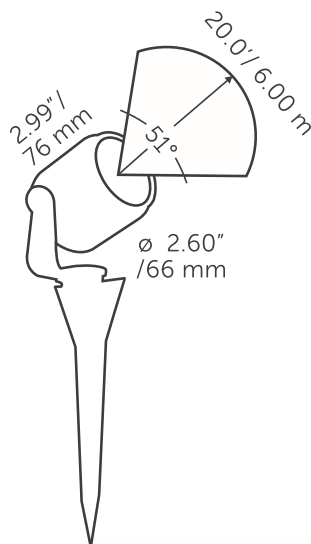

## DIMENSIONS

Length: -  
 Width: -  
 Height: 2.99" / 76 mm  
 Diameter: 2.60" / 66 mm  
 Total height: -  
 Recess depth: -

## LIGHT SPECIFICATIONS

Color temperature: 3100 K  
 CRI (RA): 91  
 Luminous intensity: 489.80 Cd  
 Light beam 0-180: 51°  
 Light beam 90-270: 51°  
 Net luminous flux: 422 lumen  
 Luminous efficacy: 84 lumen/watt

## MATERIAL

Ring Plate: aluminum  
 Lens: glass  
 Exterior: aluminum  
 Easy Lock included: yes  
 Installation hardware included: yes

## PROTECTION RATING

IP : 67

Distance		Light circle 0-180°		Light circle 90-270°		Illuminance
[m]	[ft]	[m]	[ft]	[m]	[ft]	[lux]
1.5	4.92	1.43	4.69	1.43	4.69	217.69
3	9.84	2.86	9.39	2.86	9.39	54.42
4.5	14.76	4.29	14.08	4.29	14.08	24.19
6	19.69	5.72	18.78	5.72	18.78	13.61
7.5	24.61	7.15	23.47	7.15	23.47	8.71
9	29.53	8.59	28.17	8.59	28.17	6.05
0.3	1.00	0.29	0.95	0.29	0.95	529995