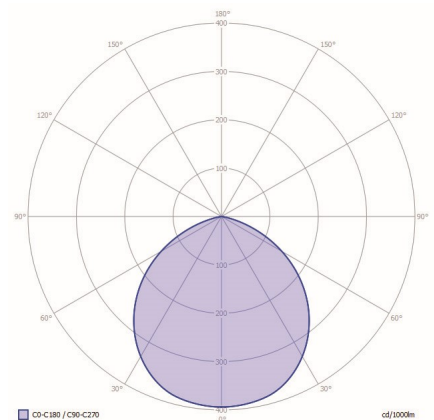

OUTDOOR LIGHTING

FUSION

GENERAL

FUSION
 Category: integrated
 Light source: LED
 Color changing: no
 Warranty: 5 years

DIMENSIONS

Length: -
 Width: -
 Height: 1.65" / 42 mm
 Diameter: 2.36" / 60 mm
 Total height: -
 Recess depth: 2.17" / 55 mm

Color temperature: 2650 K
 CRI (RA): 93
 Luminous intensity: 6,30 Cd
 Light beam 0-180: 105°
 Light beam 90-270: 105°
 Net luminous flux: 16 lumen
 Luminous efficacy: 18 lumenwatt

MATERIAL

Ring Plate: Stainless Steel
 Lens: polycarbonate
 Exterior: polycarbonate
 Easy Lock included: yes
 Installation hardware included: yes

AVAILABLE PRODUCT COLORS

■ Dark ■ Pearl grey

AVAILABLE ACCESSORIES

BOX 100, PLATE 75, RING 68

PROTECTION RATING

IP : 67

Distance		Light circle 0-180°		Light circle 90-270°		Illuminance
[m]	[ft]	[m]	[ft]	[m]	[ft]	[lux]
0.25	0.8	0.7	2.1	0.7	2.1	100.8
0.50	1.6	1.3	4.3	1.3	4.3	25.2
0.75	2.5	2.0	6.4	2.0	6.4	11.2
1.00	3.3	2.6	8.6	2.6	8.6	6.3
1.25	4.1	3.3	10.7	3.3	10.7	4.0
1.50	4.9	3.9	12.8	3.9	12.8	2.8
0.3	1.0	0.8	2.6	0.8	2.6	68.2