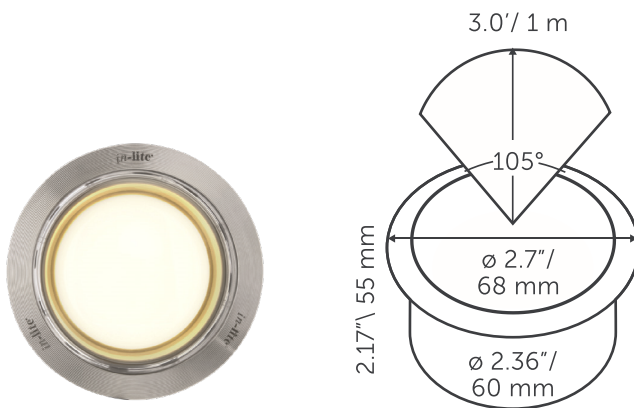

OUTDOOR LIGHTING

FUSION

GENERAL

FUSION
 Category: integrated
 Light source: LED
 Color changing: no
 Warranty: 5 years

DIMENSIONS

Length: -
 Width: -
 Height: 1.65" / 42 mm
 Diameter: 2.36" / 60 mm
 Total height: -
 Recess depth: 2.17" / 55 mm

Color temperature: 2650 K
 CRI (RA): 93
 Luminous intensity: 6,30 Cd
 Light beam 0-180: 105°
 Light beam 90-270: 105°
 Net luminous flux: 16 lumen
 Luminous efficacy: 18 lumenwatt

MATERIAL

Ring Plate: Stainless Steel
 Lens: polycarbonate
 Exterior: polycarbonate
 Easy Lock included: yes
 Installation hardware included: yes

AVAILABLE PRODUCT COLORS

■ Dark ■ Pearl grey

AVAILABLE ACCESSORIES

BOX 100, PLATE 75, RING 68

PROTECTION RATING

IP : 67

Distance		Light circle 0-180°		Light circle 90-270°		Illuminance
[m]	[ft]	[m]	[ft]	[m]	[ft]	[lux]
0.25	0.8	0.7	2.1	0.7	2.1	100.8
0.50	1.6	1.3	4.3	1.3	4.3	25.2
0.75	2.5	2.0	6.4	2.0	6.4	11.2
1.00	3.3	2.6	8.6	2.6	8.6	6.3
1.25	4.1	3.3	10.7	3.3	10.7	4.0
1.50	4.9	3.9	12.8	3.9	12.8	2.8
0.3	1.0	0.8	2.6	0.8	2.6	68.2