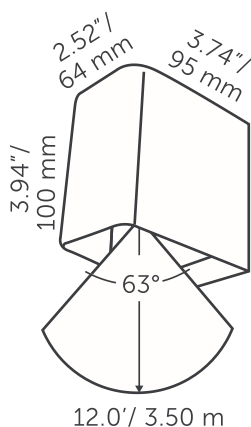

OUTDOOR LIGHTING

ACE DOWN

GENERAL

ACE DOWN
 Category: wall
 Light source: LED
 Color changing: No
 Warranty: 5 years

DIMENSIONS

Length: 3.74" / 95 mm
 Width: 2.52" / 64 mm
 Height: 3.94" / 100 mm
 Diameter: -
 Total height: -
 Recess depth: -

LIGHT SPECIFICATIONS

Color temperature: 3000 K
 CRI (RA): 91
 Luminous intensity: 196.00 Cd
 Light beam 0-180: 63°
 Light beam 90-270: 63°
 Net luminous flux: 173 lumen
 Luminous efficacy: 58 lumenwatt

LENS CLEAR, LENS DIFFUSE, SHUTTER 1

PROTECTION RATING

IP : 55

Distance	Light circle 0-180°		Light circle 90-270°		Illuminance
	[m]	[ft]	[m]	[ft]	
1	3.28	1.08	4.02	1.31	196.00
2	6.56	2.16	8.04	2.63	49.00
3	9.84	3.24	12.06	3.95	21.78
4	13.12	4.32	16.08	5.27	12.25
5	16.40	5.40	20.11	6.59	7.84
6	19.69	6.48	24.13	7.91	5.44
1	3.28	1.08	4.02	1.31	196.0