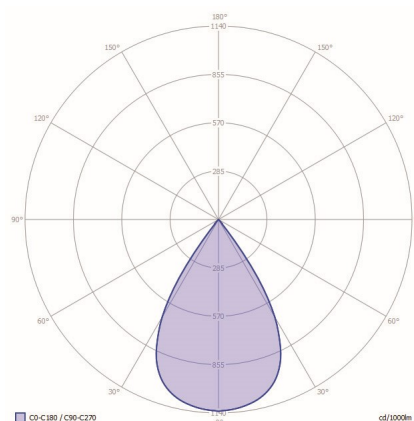

OUTDOOR LIGHTING

ACE DOWN

GENERAL

ACE DOWN
 Category: wall
 Light source: LED
 Color changing: No
 Warranty: 5 years

DIMENSIONS

Length: 3.74" / 95 mm
 Width: 2.52" / 64 mm
 Height: 3.94" / 100 mm
 Diameter: -
 Total height: -
 Recess depth: -

LIGHT SPECIFICATIONS

Color temperature: 3000 K
 CRI (RA): 91
 Luminous intensity: 196.00 Cd
 Light beam 0-180: 63°
 Light beam 90-270: 63°
 Net luminous flux: 173 lumen
 Luminous efficacy: 58 lumenwatt

LENS CLEAR, LENS DIFFUSE, SHUTTER 1

PROTECTION RATING

IP : 55

Distance	Light circle 0-180°		Light circle 90-270°		Illuminance
	[m]	[ft]	[m]	[ft]	
1	3.28	1.08	4.02	1.31	196.00
2	6.56	2.16	8.04	2.63	49.00
3	9.84	3.24	12.06	3.95	21.78
4	13.12	4.32	16.08	5.27	12.25
5	16.40	5.40	20.11	6.59	7.84
6	19.69	6.48	24.13	7.91	5.44
1	3.28	1.08	4.02	1.31	196.0