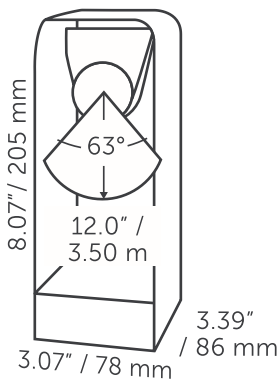

OUTDOOR LIGHTING

ACE

GENERAL

ACE
 Category: solitary
 Light source: LED
 Color changing: no
 Warranty: 5 years

DIMENSIONS

Length: 3.39" / 86 mm
 Width: 3.07" / 78 mm
 Height: 8.07" / 205 mm
 Diameter: -
 Total height: -
 Recess depth: -

ELECTRONICS

Voltage: 12V AC
 Output: 3.00 Watt
 VA: 5.30
 Power factor: 0.57
 Light source: 1x LED High Power 3.5W
 Lifetime: 25000 hours
 Energy label: A+
 Dimmable: no
 Length of cable lead: 24" / 600 mm

LIGHTSPECIFICATIONS

Color temperature: 3000 K
 CRI (RA): 91
 Luminous intensity: 196.00 Cd
 Light beam 0-180: 63°
 Light beam 90-270: 63°
 Net luminous flux: 173 lumen
 Luminous efficacy: 58 lumenwatt

MATERIAL

PROTECTION RATING

IP : 55

Distance		Light circle 0-180°		Light circle 90-270°		Illuminance
[m]	[ft]	[m]	[ft]	[m]	[ft]	[lux]
1	3.28	1.23	4.02	1.23	4.02	196.00
2	6.56	2.45	8.04	2.45	8.04	49.00
3	9.84	3.68	12.06	3.68	12.06	21.78
4	13.12	4.90	16.08	4.90	16.08	12.25
5	16.40	6.13	20.11	6.13	20.11	7.84
6	19.69	7.35	24.13	7.35	24.13	5.44
1	3.28	1.23	4.02	1.23	4.02	196.00