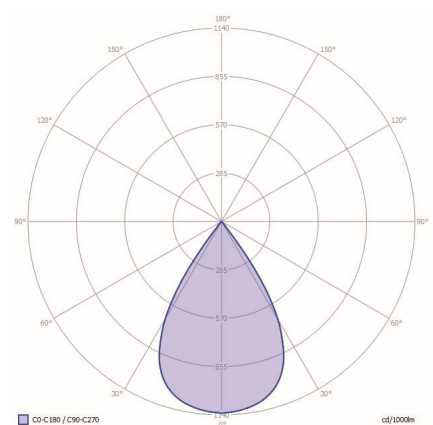

OUTDOOR LIGHTING

ACE

GENERAL

ACE
 Category: solitary
 Light source: LED
 Color changing: no
 Warranty: 5 years

DIMENSIONS

Length: 3.39" / 86 mm
 Width: 3.07" / 78 mm
 Height: 8.07" / 205 mm
 Diameter: -
 Total height: -
 Recess depth: -

LIGHTSPECIFICATIONS

Color temperature: 3000 K
 CRI (RA): 91
 Luminous intensity: 196.00 Cd
 Light beam 0-180: 63°
 Light beam 90-270: 63°
 Net luminous flux: 173 lumen
 Luminous efficacy: 58 lumenwatt

MATERIAL

PROTECTION RATING

IP : 55

Distance		Light circle 0-180°		Light circle 90-270°		Illuminance
[m]	[ft]	[m]	[ft]	[m]	[ft]	[lux]
1	3.28	1.23	4.02	1.23	4.02	196.00
2	6.56	2.45	8.04	2.45	8.04	49.00
3	9.84	3.68	12.06	3.68	12.06	21.78
4	13.12	4.90	16.08	4.90	16.08	12.25
5	16.40	6.13	20.11	6.13	20.11	7.84
6	19.69	7.35	24.13	7.35	24.13	5.44
1	3.28	1.23	4.02	1.23	4.02	196.00