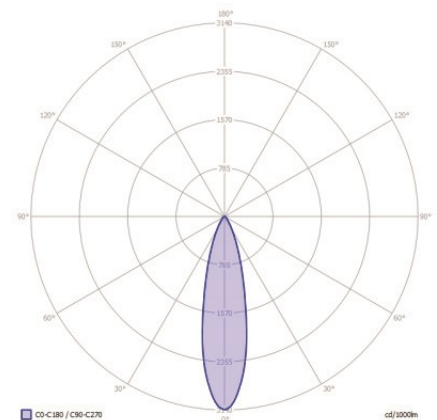

OUTDOOR LIGHTING

BIG FLUX

GENERAL

BIG FLUX
 Category: integrated
 Light source: LED
 Color changing: no
 Warranty: 5 years

DIMENSIONS

Length: -
 Width: -
 Height: 2.52" / 64 mm
 Diameter: 2.36" / 60 mm
 Total height: -
 Recess depth: 2.76" / 70 mm

LIGHT SPECIFICATIONS

Color temperature: 3100 K
 CRI (RA): 93
 Luminous intensity: 852.00 Cd
 Light beam 0-180: 26°
 Light beam 90-270: 26°
 Net luminous flux: 272 lumen
 Luminous efficacy: 91 lumenwatt

RING 68

PROTECTION RATING

IP : 67

Distance		Light circle 0-180°		Light circle 90-270°		Illuminance
[m]	[ft]	[m]	[ft]	[m]	[ft]	[lux]
2.5	8.2	1.2	3.8	1.2	3.8	136.3
5	16.4	2.3	7.6	2.3	7.6	34.1
7.5	24.6	3.5	11.4	3.5	11.4	15.1
10	32.8	4.6	15.1	4.6	15.1	8.5
12.5	41.0	5.8	18.9	5.8	18.9	5.5
15	49.2	6.9	22.7	6.9	22.7	3.8
0.3	1.0	0.1	0.5	0.1	0.5	9219.2