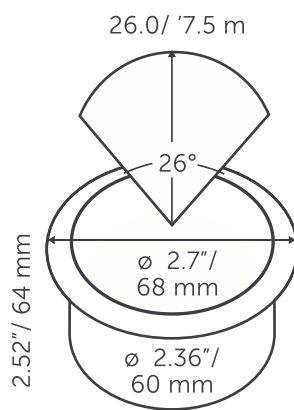

OUTDOOR LIGHTING

BIG FLUX

GENERAL

BIG FLUX
 Category: integrated
 Light source: LED
 Color changing: no
 Warranty: 5 years

DIMENSIONS

Length: -
 Width: -
 Height: 2.52" / 64 mm
 Diameter: 2.36" / 60 mm
 Total height: -
 Recess depth: 2.76" / 70 mm

LIGHT SPECIFICATIONS

Color temperature: 3100 K
 CRI (RA): 93
 Luminous intensity: 852.00 Cd
 Light beam 0-180: 26°
 Light beam 90-270: 26°
 Net luminous flux: 272 lumen
 Luminous efficacy: 91 lumenwatt

RING 68

PROTECTION RATING

IP : 67

Distance		Light circle 0-180°		Light circle 90-270°		Illuminance
[m]	[ft]	[m]	[ft]	[m]	[ft]	[lux]
2.5	8.2	1.2	3.8	1.2	3.8	136.3
5	16.4	2.3	7.6	2.3	7.6	34.1
7.5	24.6	3.5	11.4	3.5	11.4	15.1
10	32.8	4.6	15.1	4.6	15.1	8.5
12.5	41.0	5.8	18.9	5.8	18.9	5.5
15	49.2	6.9	22.7	6.9	22.7	3.8
0.3	1.0	0.1	0.5	0.1	0.5	9219.2