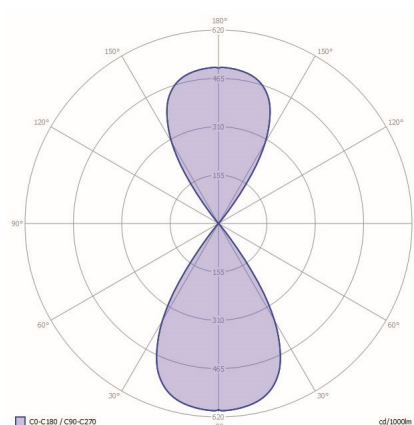

**LIGHTSPECIFICATIONS**

Color temperature: 3000 K  
CRI (RA): 92  
Luminous intensity: 206.50 Cd  
Light beam 0-180: 64°  
Light beam 90-270: 64°  
Net luminous flux: 346 lumen  
Luminous efficacy: 41 lumenwatt

LENS CLEAR, LENS DIFFUSE, SHUTTER 2

**PROTECTION RATING**

IP : 55

Distance		Light circle 0-180°		Light circle 90-270°		Illuminance
[m]	[ft]	[m]	[ft]	[m]	[ft]	[lux]
1	3.28	1.25	4.10	1.25	4.10	206.50
2	6.56	2.50	8.20	2.50	8.20	51.63
3	9.84	3.75	12.30	3.75	12.30	22.94
4	13.12	5.00	16.40	5.00	16.40	12.91
5	16.40	6.25	20.50	6.25	20.50	8.26
6	19.69	7.50	24.60	7.50	24.60	5.74
1	3.28	1.25	4.10	1.25	4.10	206.50