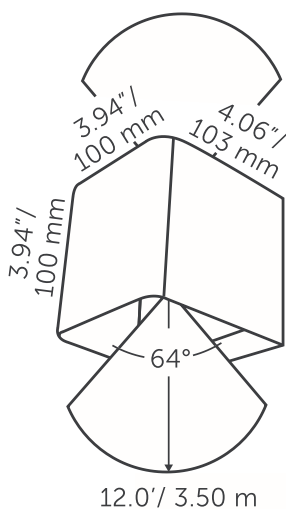

# ACE UP - DOWN 100-230V

**GENERAL**

ACE UP - DOWN 100-230V  
Category: wall  
Light source: LED  
Color changing: no  
Warranty: 5 years

**DIMENSIONS**

Length: 4.06" / 103 mm  
Width: 3.94" / 100 mm  
Height: 3.94" / 100 mm  
Diameter: -  
Total height: -  
Recess depth: -

**LIGHTSPECIFICATIONS**

Color temperature: 3000 K  
CRI (RA): 92  
Luminous intensity: 206.50 Cd  
Light beam 0-180: 64°  
Light beam 90-270: 64°  
Net luminous flux: 346 lumen  
Luminous efficacy: 41 lumenwatt

LENS CLEAR, LENS DIFFUSE, SHUTTER 2

**PROTECTION RATING**

IP : 55

Distance		Light circle 0-180°		Light circle 90-270°		Illuminance
[m]	[ft]	[m]	[ft]	[m]	[ft]	[lux]
1	3.28	1.25	4.10	1.25	4.10	206.50
2	6.56	2.50	8.20	2.50	8.20	51.63
3	9.84	3.75	12.30	3.75	12.30	22.94
4	13.12	5.00	16.40	5.00	16.40	12.91
5	16.40	6.25	20.50	6.25	20.50	8.26
6	19.69	7.50	24.60	7.50	24.60	5.74
1	3.28	1.25	4.10	1.25	4.10	206.50