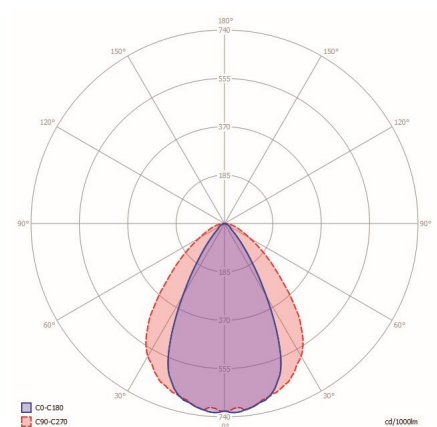

Color temperature: 2950 K
 CRI (RA): 95
 Luminous intensity: 54.40 Cd
 Light beam 0-180: 58°
 Light beam 90-270: 86°
 Net luminous flux: 76 lumen
 Luminous efficacy: 38 lumenwatt

MATERIAL

Ring Plate: -
 Lens: acrylic (PMMA)
 Exterior: aluminum
 Easy Lock included: yes
 Installation hardware included: yes

AVAILABLE PRODUCT COLORS

■ Dark

AVAILABLE ACCESSORIES

-

PROTECTION RATING

IP : 55

Distance		Light circle 0-180°		Light circle 90-270°		Illuminance
[m]	[ft]	[m]	[ft]	[m]	[ft]	[lux]
1	3.28	1.11	3.64	1.35	4.43	54.40
1.5	4.92	1.66	5.46	2.02	6.64	24.18
2	6.56	2.22	7.27	2.70	8.85	13.60
2.5	8.20	2.77	9.09	3.37	11.06	8.70
3	9.84	3.33	10.91	4.05	13.28	6.04
3.5	11.48	3.88	12.73	4.72	15.49	4.44
1	3.28	1.11	3.64	1.35	4.43	54.40