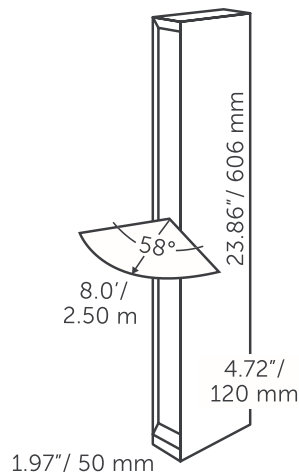

OUTDOOR LIGHTING

EVO DARK

GENERAL

EVO DARK
 Category: solitary
 Light source: LED
 Color changing:
 Warranty: 5 years

DIMENSIONS

Length: 4.72" / 120 mm
 Width: 1.97" / 50 mm
 Height: 23.86" / 606 mm
 Diameter: -
 Total height: 23.86" / 606 mm
 Recess depth: -

ELECTRONICS

Voltage: 12V AC
 Output: 2.00 Watt
 VA: 2.10
 Power factor: 0.95
 Light source: 27x SMD-LED 0.06W
 Lifetime: 25000 hours
 Energy label: A
 Dimmable: no
 Length of cable lead: 24" / 600 mm

LIGHT SPECIFICATIONS

Color temperature: 2950 K
 CRI (RA): 95
 Luminous intensity: 54.40 Cd
 Light beam 0-180: 58°
 Light beam 90-270: 86°
 Net luminous flux: 76 lumen
 Luminous efficacy: 38 lumenwatt

MATERIAL

Ring Plate: -
 Lens: acrylic (PMMA)
 Exterior: aluminum
 Easy Lock included: yes
 Installation hardware included: yes

AVAILABLE PRODUCT COLORS

■ Dark

AVAILABLE ACCESSORIES

-

PROTECTION RATING

IP : 55

Distance		Light circle 0-180°		Light circle 90-270°		Illuminance
[m]	[ft]	[m]	[ft]	[m]	[ft]	[lux]
1	3.28	1.11	3.64	1.35	4.43	54.40
1.5	4.92	1.66	5.46	2.02	6.64	24.18
2	6.56	2.22	7.27	2.70	8.85	13.60
2.5	8.20	2.77	9.09	3.37	11.06	8.70
3	9.84	3.33	10.91	4.05	13.28	6.04
3.5	11.48	3.88	12.73	4.72	15.49	4.44
1	3.28	1.11	3.64	1.35	4.43	54.40