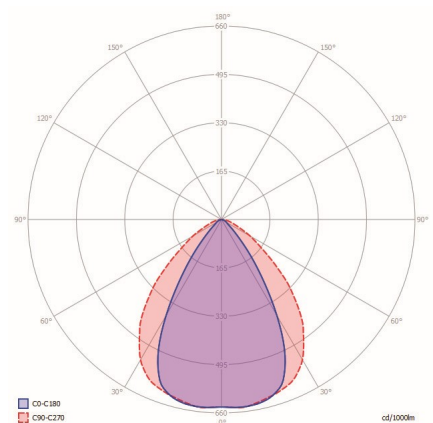

LIGHT SPECIFICATIONS

Color temperature: 2950 K
 CRI (RA): 95
 Luminous intensity: 16.00 Cd
 Light beam 0-180: 64°
 Light beam 90-270: 91°
 Net luminous flux: 25 lumen
 Luminous efficacy: 50 lumenwatt

MATERIAL

Distance		Light circle 0-180°		Light circle 90-270°		Illuminance
[m]	[ft]	[m]	[ft]	[m]	[ft]	[lux]
0.75	2.46	0.94	3.08	1.53	5.01	28.44
1	3.28	1.25	4.10	2.04	6.68	16.00
1.25	4.10	1.56	5.13	2.54	8.35	10.24
1.5	4.92	1.87	6.15	3.05	10.02	7.11
1.75	5.74	2.19	7.18	3.56	11.69	5.22
2	6.56	2.50	8.20	4.07	13.35	4.00
0.304	1.00	0.38	1.25	0.62	2.03	173.13