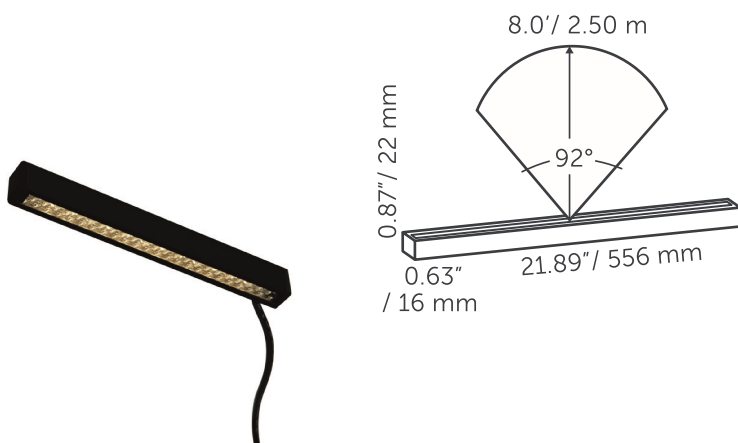

EVO HYDE 180 DARK

GENERAL

EVO HYDE 180 DARK
 Category: indirect
 Light source: LED
 Color changing: no
 Warranty: 5 years

DIMENSIONS

Length: 7.09" / 180 mm
 Width: 0.63" / 16 mm
 Height: 0.87" / 22 mm
 Diameter: -
 Total height: -
 Recess depth: -

LIGHT SPECIFICATIONS

Color temperature: 2950 K
 CRI (RA): 95
 Luminous intensity: 16.00 Cd
 Light beam 0-180: 64°
 Light beam 90-270: 91°
 Net luminous flux: 25 lumen
 Luminous efficacy: 50 lumenwatt

MATERIAL

Ring Plate: -
 Lens: acrylic (PMMA)
 Exterior: aluminum
 Easy Lock included: yes
 Installation hardware included: yes

AVAILABLE PRODUCT COLORS

■ Dark

AVAILABLE ACCESSORIES

FIX 3, FIX 4

PROTECTION RATING

IP : 53

Distance		Light circle 0-180°		Light circle 90-270°		Illuminance
[m]	[ft]	[m]	[ft]	[m]	[ft]	[lux]
0.75	2.46	0.94	3.08	1.53	5.01	28.44
1	3.28	1.25	4.10	2.04	6.68	16.00
1.25	4.10	1.56	5.13	2.54	8.35	10.24
1.5	4.92	1.87	6.15	3.05	10.02	7.11
1.75	5.74	2.19	7.18	3.56	11.69	5.22
2	6.56	2.50	8.20	4.07	13.35	4.00
0.304	1.00	0.38	1.25	0.62	2.03	173.13