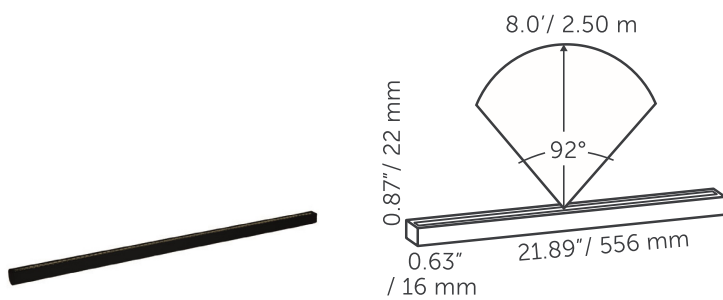

OUTDOOR LIGHTING

EVO HYDE 550 DARK

GENERAL

EVO HYDE 180 DARK
 Category: surface
 Light source: LED
 Color changing: no
 Warranty: 5 years

DIMENSIONS

Length: 21.89" / 556 mm
 Width: 0.63" / 16 mm
 Height: 0.87" / 22 mm
 Diameter: -
 Total height: -
 Recess depth: -

Color temperature: 2950 K
 CRI (RA): 96
 Luminous intensity: 61.30 Cd
 Light beam 0-180: 62°
 Light beam 90-270: 92°
 Net luminous flux: 91 lumen
 Luminous efficacy: 46 lumenwatt

MATERIAL

Ring Plate: -
 Lens: acrylic (PMMA)
 Exterior: aluminum
 Easy Lock included: yes
 Installation hardware included: yes

AVAILABLE PRODUCT COLORS

■ Dark

AVAILABLE ACCESSORIES

FIX 5

PROTECTION RATING

IP : 53

Distance		Light circle 0-180°		Light circle 90-270°		Illuminance
[m]	[ft]	[m]	[ft]	[m]	[ft]	[lux]
0.75	2.46	0.90	2.96	1.55	5.10	108.98
1.50	4.92	1.80	5.91	3.11	10.19	27.24
2.25	7.38	2.70	8.87	4.66	15.29	12.11
3.00	9.84	3.61	11.83	6.21	20.38	6.81
3.75	12.30	4.51	14.78	7.77	25.48	4.36
4.50	14.76	5.41	17.74	9.32	30.58	3.03
0.30	1.00	0.37	1.20	0.63	2.07	663.31