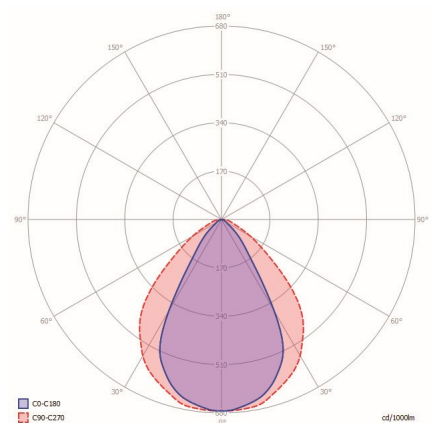

Color temperature: 2950 K
 CRI (RA): 96
 Luminous intensity: 61.30 Cd
 Light beam 0-180: 62°
 Light beam 90-270: 92°
 Net luminous flux: 91 lumen
 Luminous efficacy: 46 lumenwatt

MATERIAL

Ring Plate: -
 Lens: acrylic (PMMA)
 Exterior: aluminum
 Easy Lock included: yes
 Installation hardware included: yes

AVAILABLE PRODUCT COLORS

■ Dark

AVAILABLE ACCESSORIES

FIX 5

PROTECTION RATING

IP : 53

Distance		Light circle 0-180°		Light circle 90-270°		Illuminance
[m]	[ft]	[m]	[ft]	[m]	[ft]	[lux]
0.75	2.46	0.90	2.96	1.55	5.10	108.98
1.50	4.92	1.80	5.91	3.11	10.19	27.24
2.25	7.38	2.70	8.87	4.66	15.29	12.11
3.00	9.84	3.61	11.83	6.21	20.38	6.81
3.75	12.30	4.51	14.78	7.77	25.48	4.36
4.50	14.76	5.41	17.74	9.32	30.58	3.03
0.30	1.00	0.37	1.20	0.63	2.07	663.31