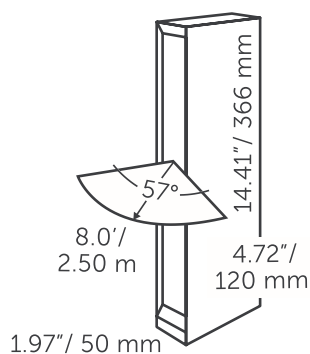

OUTDOOR LIGHTING

EVO LOW DARK

GENERAL

EVO LOW DARK
 Category: solitary
 Light source: LED
 Color changing: no
 Warranty: 5 years

DIMENSIONS

Length: 4.72" / 120 mm
 Width: 1.97" / 50 mm
 Height: 14.41" / 366 mm
 Diameter: -
 Total height: 25.04" / 636 mm
 Recess depth: -

LIGHTSPECIFICATIONS

Color temperature: 2950 K
 CRI (RA): 95
 Luminous intensity: 56.10 Cd
 Light beam 0-180: 57°
 Light beam 90-270: 87°
 Net luminous flux: 79 lumen
 Luminous efficacy: 40 lumenwatt

MATERIAL

Ring Plate: -
 Lens: acrylic (PMMA)
 Exterior: aluminum
 Easy Lock included: yes
 Installation hardware included: yes

AVAILABLE PRODUCT COLORS

■ Dark

AVAILABLE ACCESSORIES

-

PROTECTION RATING

IP : 55

Distance		Light circle 0-180°		Light circle 90-270°		Illuminance
[m]	[ft]	[m]	[ft]	[m]	[ft]	[lux]
1	3.28	1.09	3.56	1.90	6.23	56.10
1.5	4.92	1.63	5.34	2.85	9.34	24.93
2	6.56	2.17	7.13	3.80	12.45	14.03
2.5	8.20	2.71	8.91	4.74	15.57	8.98
3	9.84	3.26	10.69	5.69	18.68	6.23
3.5	11.48	3.80	12.47	6.64	21.79	4.58
1	3.28	1.09	3.56	1.90	6.23	56.10