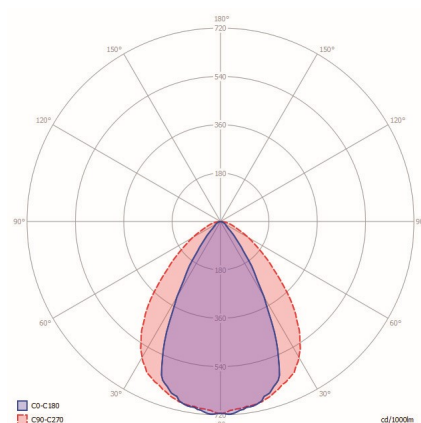

LIGHTSPECIFICATIONS

Color temperature: 2950 K
 CRI (RA): 95
 Luminous intensity: 56.10 Cd
 Light beam 0-180: 57°
 Light beam 90-270: 87°
 Net luminous flux: 79 lumen
 Luminous efficacy: 40 lumenwatt

MATERIAL

Ring Plate: -
 Lens: acrylic (PMMA)
 Exterior: aluminum
 Easy Lock included: yes
 Installation hardware included: yes

AVAILABLE PRODUCT COLORS

■ Dark

AVAILABLE ACCESSORIES

-

PROTECTION RATING

IP : 55

Distance		Light circle 0-180°		Light circle 90-270°		Illuminance
[m]	[ft]	[m]	[ft]	[m]	[ft]	[lux]
1	3.28	1.09	3.56	1.90	6.23	56.10
1.5	4.92	1.63	5.34	2.85	9.34	24.93
2	6.56	2.17	7.13	3.80	12.45	14.03
2.5	8.20	2.71	8.91	4.74	15.57	8.98
3	9.84	3.26	10.69	5.69	18.68	6.23
3.5	11.48	3.80	12.47	6.64	21.79	4.58
1	3.28	1.09	3.56	1.90	6.23	56.10