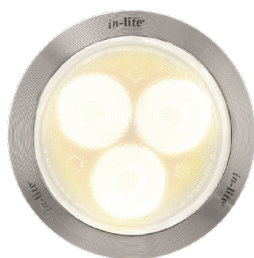

# FLUX

**GENERAL**

FLUX  
 Category: integrated  
 Light source: LED  
 Color changing: no  
 Warranty: 5 years

**DIMENSIONS**

Length: -  
 Width: -  
 Height: 1.65" / 42 mm  
 Diameter: 2.36" / 60 mm  
 Total height: -  
 Recess depth: 2.17" / 55 mm

**LIGHTSPECIFICATIONS**

Color temperature: 3000 K  
 CRI (RA): 92  
 Luminous intensity: 459.10 Cd  
 Light beam 0-180: 24°  
 Light beam 90-270: 24°  
 Net luminous flux: 99 lumen  
 Luminous efficacy: 66 lumenwatt

**MATERIAL**

Ring Plate: Stainless Steel  
 Lens: polycarbonate  
 Exterior: polycarbonate  
 Easy Lock included: yes  
 Installation hardware included: yes

**AVAILABLE PRODUCT COLORS**

■ Dark ■ Stainless steel ■ Pearl grey

**AVAILABLE ACCESSORIES**

BOX 100, PLATE 75, RING 68

**PROTECTION RATING**

IP : 67

Distance		Light circle 0-180°		Light circle 90-270°		Illuminance
[m]	[ft]	[m]	[ft]	[m]	[ft]	[lux]
1.5	4.92	0.64	2.09	0.64	2.09	204.04
3	9.84	1.28	4.18	1.28	4.18	51.01
4.5	14.76	1.91	6.28	1.91	6.28	22.67
6	19.69	2.55	8.37	2.55	8.37	12.75
7.5	24.61	3.19	10.46	3.19	10.46	8.16
9	29.53	3.83	12.55	3.83	12.55	5.67
0.304	1.00	0.13	0.42	0.13	0.42	4967.75