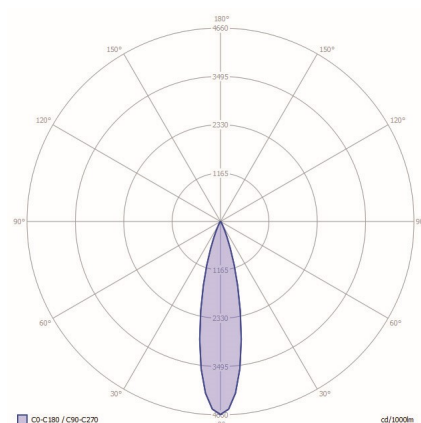

# FLUX

**GENERAL**

FLUX  
 Category: integrated  
 Light source: LED  
 Color changing: no  
 Warranty: 5 years

**DIMENSIONS**

Length: -  
 Width: -  
 Height: 1.65" / 42 mm  
 Diameter: 2.36" / 60 mm  
 Total height: -  
 Recess depth: 2.17" / 55 mm

**LIGHTSPECIFICATIONS**

Color temperature: 3000 K  
 CRI (RA): 92  
 Luminous intensity: 459.10 Cd  
 Light beam 0-180: 24°  
 Light beam 90-270: 24°  
 Net luminous flux: 99 lumen  
 Luminous efficacy: 66 lumenwatt

**AVAILABLE ACCESSORIES**

BOX 100, PLATE 75, RING 68

**PROTECTION RATING**

IP : 67

Distance		Light circle 0-180°		Light circle 90-270°		Illuminance
[m]	[ft]	[m]	[ft]	[m]	[ft]	[lux]
1.5	4.92	0.64	2.09	0.64	2.09	204.04
3	9.84	1.28	4.18	1.28	4.18	51.01
4.5	14.76	1.91	6.28	1.91	6.28	22.67
6	19.69	2.55	8.37	2.55	8.37	12.75
7.5	24.61	3.19	10.46	3.19	10.46	8.16
9	29.53	3.83	12.55	3.83	12.55	5.67
0.304	1.00	0.13	0.42	0.13	0.42	4967.75