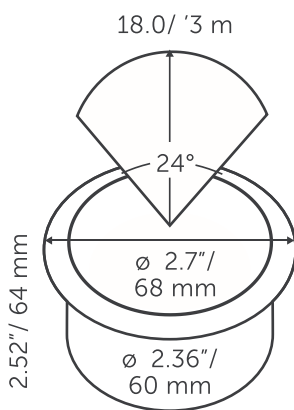

# FLUX

**GENERAL**

FLUX  
 Category: integrated  
 Light source: LED  
 Color changing: no  
 Warranty: 5 years

**DIMENSIONS**

Length: -  
 Width: -  
 Height: 1.65" / 42 mm  
 Diameter: 2.36" / 60 mm  
 Total height: -  
 Recess depth: 2.17" / 55 mm

**LIGHTSPECIFICATIONS**

Color temperature: 3000 K  
 CRI (RA): 92  
 Luminous intensity: 459.10 Cd  
 Light beam 0-180: 24°  
 Light beam 90-270: 24°  
 Net luminous flux: 99 lumen  
 Luminous efficacy: 66 lumenwatt

**AVAILABLE ACCESSORIES**

BOX 100, PLATE 75, RING 68

**PROTECTION RATING**

IP : 67

Distance		Light circle 0-180°		Light circle 90-270°		Illuminance
[m]	[ft]	[m]	[ft]	[m]	[ft]	[lux]
1.5	4.92	0.64	2.09	0.64	2.09	204.04
3	9.84	1.28	4.18	1.28	4.18	51.01
4.5	14.76	1.91	6.28	1.91	6.28	22.67
6	19.69	2.55	8.37	2.55	8.37	12.75
7.5	24.61	3.19	10.46	3.19	10.46	8.16
9	29.53	3.83	12.55	3.83	12.55	5.67
0.304	1.00	0.13	0.42	0.13	0.42	4967.75