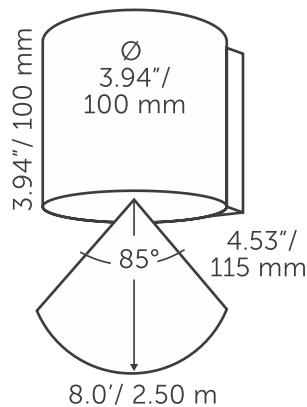

HALO DOWN DARK

GENERAL

HALO DOWN DARK
 Category: wall
 Light source:
 Color changing: no
 Warranty: 5 years

DIMENSIONS

Length: 4.53" / 115 mm
 Width: 3.94" / 100 mm
 Height: 3.94" / 100 mm
 Diameter: 3.94" / 100 mm
 Total height: -
 Recess depth: -

LIGHT SPECIFICATIONS

Color temperature: 3000 K
 CRI (RA): 92
 Luminous intensity: 100.80 Cd
 Light beam 0-180: 85°
 Light beam 90-270: 85°
 Net luminous flux: 155 lumen
 Luminous efficacy: 52 lumenwatt

IP : 55

Distance		Light circle 0-180°		Light circle 90-270°		Illuminance
[m]	[ft]	[m]	[ft]	[m]	[ft]	[lux]
1	3.28	1.83	6.01	1.83	6.01	100.80
1.5	4.92	2.75	9.02	2.75	9.02	44.80
2	6.56	3.67	12.03	3.67	12.03	25.20
2.5	8.20	4.58	15.03	4.58	15.03	16.13
3	9.84	5.50	18.04	5.50	18.04	11.20
3.5	11.48	6.41	21.04	6.41	21.04	8.23
1	3.28	1.83	6.01	1.83	6.01	100.80