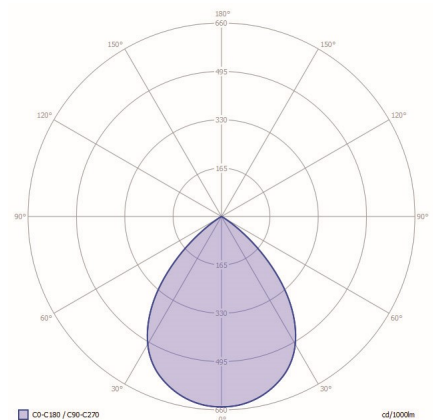

LIGHT SPECIFICATIONS

Color temperature: 3000 K
 CRI (RA): 92
 Luminous intensity: 100.80 Cd
 Light beam 0-180: 85°
 Light beam 90-270: 85°
 Net luminous flux: 155 lumen
 Luminous efficacy: 52 lumenwatt

IP : 55

Distance		Light circle 0-180°		Light circle 90-270°		Illuminance
[m]	[ft]	[m]	[ft]	[m]	[ft]	[lux]
1	3.28	1.83	6.01	1.83	6.01	100.80
1.5	4.92	2.75	9.02	2.75	9.02	44.80
2	6.56	3.67	12.03	3.67	12.03	25.20
2.5	8.20	4.58	15.03	4.58	15.03	16.13
3	9.84	5.50	18.04	5.50	18.04	11.20
3.5	11.48	6.41	21.04	6.41	21.04	8.23
1	3.28	1.83	6.01	1.83	6.01	100.80