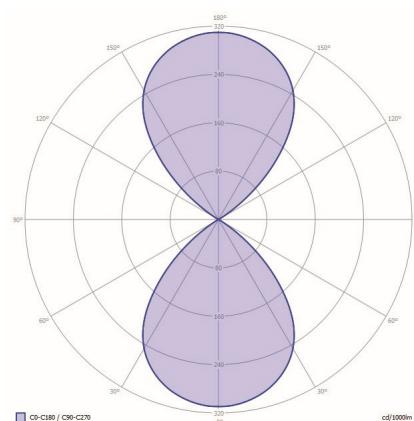

LIGHT SPECIFICATIONS

Color temperature: 3000 K
 CRI (RA): 92
 Luminous intensity: 98.90 Cd
 Light beam 0-180: 85°
 Light beam 90-270: 85°
 Net luminous flux: 361 lumen
 Luminous efficacy: 56 lumenwatt

MATERIAL

IP : 55

Distance		Light circle 0-180°		Light circle 90-270°		Illuminance
[m]	[ft]	[m]	[ft]	[m]	[ft]	[lux]
1	3.28	1.83	6.01	1.83	6.01	98.80
1.5	4.92	2.75	9.02	2.75	9.02	43.91
2	6.56	3.67	12.03	3.67	12.03	24.70
2.5	8.20	4.58	15.03	4.58	15.03	15.81
3	9.84	5.50	18.04	5.50	18.04	10.98
3.5	11.48	6.41	21.04	6.41	21.04	8.07
1	3.28	1.83	6.01	1.83	6.01	98.80