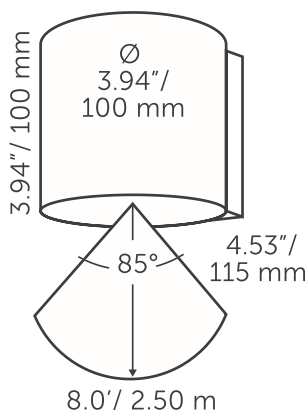

HALO UP-DOWN DARK

GENERAL

HALO UP-DOWN DARK
 Category: wall
 Light source: LED
 Color changing: no
 Warranty: 5 years

DIMENSIONS

Length: 4.53" / 115 mm
 Width: 3.94" / 100 mm
 Height: 4.72" / 120 mm
 Diameter: 3.94" / 100 mm
 Total height: -
 Recess depth: -

LIGHT SPECIFICATIONS

Color temperature: 3000 K
 CRI (RA): 92
 Luminous intensity: 98.90 Cd
 Light beam 0-180: 85°
 Light beam 90-270: 85°
 Net luminous flux: 361 lumen
 Luminous efficacy: 56 lumenwatt

MATERIAL

IP : 55

Distance		Light circle 0-180°		Light circle 90-270°		Illuminance
[m]	[ft]	[m]	[ft]	[m]	[ft]	[lux]
1	3.28	1.83	6.01	1.83	6.01	98.80
1.5	4.92	2.75	9.02	2.75	9.02	43.91
2	6.56	3.67	12.03	3.67	12.03	24.70
2.5	8.20	4.58	15.03	4.58	15.03	15.81
3	9.84	5.50	18.04	5.50	18.04	10.98
3.5	11.48	6.41	21.04	6.41	21.04	8.07
1	3.28	1.83	6.01	1.83	6.01	98.80