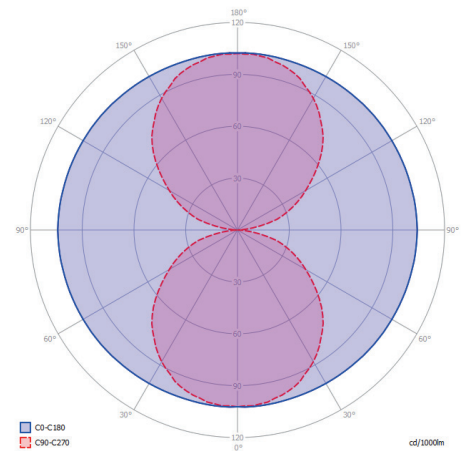

### DIMENSIONS

Length: -  
 Width: -  
 Height: 14.65" / 372 mm  
 Diameter: 2.64" / 67 mm  
 Total height: -  
 Recess depth: -

### LIGHTSPECIFICATIONS

Color temperature: 2750 K  
 CRI (RA): 95  
 Luminous intensity: 6.10 Cd  
 Light beam 0-180: 360°  
 Light beam 90-270: 116°  
 Net luminous flux: 60 lumen  
 Luminous efficacy: 40 lumenwatt

### PROTECTION RATING

IP: 55

Distance		Light circle 0-180°		Light circle 90-270°		Illuminance
[m]	[ft]	[m]	[ft]	[m]	[ft]	[lux]
0.25	0.82	-	-	0.80	2.63	97.60
0.5	1.64	-	-	1.60	5.25	24.40
0.75	2.46	-	-	2.40	7.88	10.84
1	3.28	-	-	3.20	10.50	6.10
1.25	4.10	-	-	4.00	13.13	3.90
1.5	4.92	-	-	4.80	15.75	2.71
1	3.28	-	-	3.20	10.50	6.10