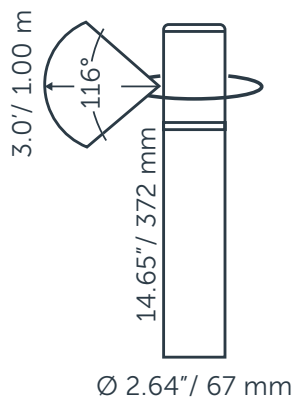

### DIMENSIONS

Length: -  
 Width: -  
 Height: 14.65" / 372 mm  
 Diameter: 2.64" / 67 mm  
 Total height: -  
 Recess depth: -

### LIGHTSPECIFICATIONS

Color temperature: 2750 K  
 CRI (RA): 95  
 Luminous intensity: 6.10 Cd  
 Light beam 0-180: 360°  
 Light beam 90-270: 116°  
 Net luminous flux: 60 lumen  
 Luminous efficacy: 40 lumenwatt

### PROTECTION RATING

IP: 55

Distance		Light circle 0-180°		Light circle 90-270°		Illuminance
[m]	[ft]	[m]	[ft]	[m]	[ft]	[lux]
0.25	0.82	-	-	0.80	2.63	97.60
0.5	1.64	-	-	1.60	5.25	24.40
0.75	2.46	-	-	2.40	7.88	10.84
1	3.28	-	-	3.20	10.50	6.10
1.25	4.10	-	-	4.00	13.13	3.90
1.5	4.92	-	-	4.80	15.75	2.71
1	3.28	-	-	3.20	10.50	6.10