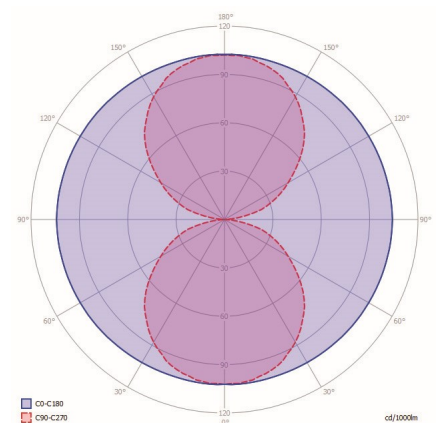

**LIGHT SPECIFICATIONS**

Color temperature: 2750 K  
 CRI (RA): 95  
 Luminous intensity: 6.10 Cd  
 Light beam 0-180: 360°  
 Light beam 90-270: 116°  
 Net luminous flux: 60 lumen  
 Luminous efficacy: 40 lumenwatt

**AVAILABLE ACCESSORIES**

-

**PROTECTION RATING**

IP : 55

Distance		Light circle 0-180°		Light circle 90-270°		Illuminance
[m]	[ft]	[m]	[ft]	[m]	[ft]	[lux]
0.25	0.82	-	-	0.80	2.63	97.60
0.5	1.64	-	-	1.60	5.25	24.40
0.75	2.46	-	-	2.40	7.88	10.84
1	3.28	-	-	3.20	10.50	6.10
1.25	4.10	-	-	4.00	13.13	3.90
1.5	4.92	-	-	4.80	15.75	2.71
1	3.28	-	-	3.20	10.50	6.10