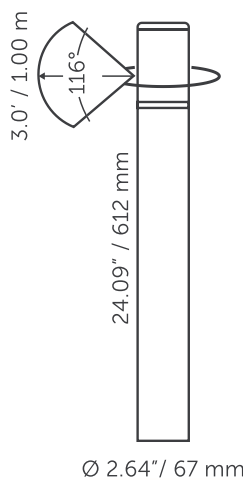

# LIV

**GENERAL**

LIV  
 Category: solitary  
 Light source: LED  
 Color changing: no  
 Warranty: 5 years

**DIMENSIONS**

Length: -  
 Width: -  
 Height: 24.09" / 612 mm  
 Diameter: 2.64" / 67 mm  
 Total height: -  
 Recess depth: -

**LIGHT SPECIFICATIONS**

Color temperature: 2750 K  
 CRI (RA): 95  
 Luminous intensity: 6.10 Cd  
 Light beam 0-180: 360°  
 Light beam 90-270: 116°  
 Net luminous flux: 60 lumen  
 Luminous efficacy: 40 lumenwatt

**AVAILABLE ACCESSORIES**

-

**PROTECTION RATING**

IP : 55

Distance		Light circle 0-180°		Light circle 90-270°		Illuminance
[m]	[ft]	[m]	[ft]	[m]	[ft]	[lux]
0.25	0.82	-	-	0.80	2.63	97.60
0.5	1.64	-	-	1.60	5.25	24.40
0.75	2.46	-	-	2.40	7.88	10.84
1	3.28	-	-	3.20	10.50	6.10
1.25	4.10	-	-	4.00	13.13	3.90
1.5	4.92	-	-	4.80	15.75	2.71
1	3.28	-	-	3.20	10.50	6.10