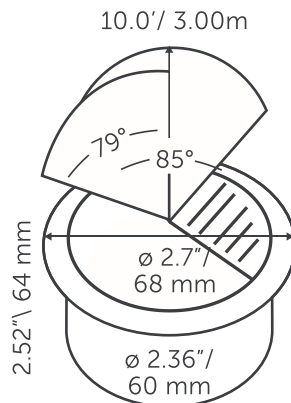

OUTDOOR LIGHTING

LUNA

GENERAL

LUNA
 Category: integrated
 Light source: LED
 Color changing: no
 Warranty: 5 years

DIMENSIONS

Length: -
 Width: -
 Height: 2.52" / 64 mm
 Diameter: 2.36" / 60 mm
 Total height: -
 Recess depth: 2.76" / 70 mm

LIGHTSPECIFICATIONS

Color temperature: 3100 K
 CRI (RA): 94
 Luminous intensity: 119.60 Cd
 Light beam 0-180: 79°
 Light beam 90-270: 85°
 Net luminous flux: 220 lumen
 Luminous efficacy: 73 lumenwatt

MATERIAL

Ring Plate: -
 Lens: polycarbonate
 Exterior: polycarbonate
 Easy Lock included: yes
 Installation hardware included: yes

AVAILABLE PRODUCT COLORS

■ Dark ■ Stainless steel ■ Pearl grey

AVAILABLE ACCESSORIES

RING 68

PROTECTION RATING

IP : 67

Distance		Light circle 0-180°		Light circle 90-270°		Illuminance
[m]	[ft]	[m]	[ft]	[m]	[ft]	[lux]
1	3.28	1.65	5.41	1.83	6.01	119.60
2	6.56	3.30	10.82	3.67	12.03	29.90
3	9.84	4.95	16.23	5.50	18.04	13.29
4	13.12	6.59	21.64	7.33	24.05	7.48
5	16.40	8.24	27.05	9.16	30.06	4.78
6	19.69	9.89	32.45	11.00	36.08	3.32
0.304	1.00	0.50	1.64	0.56	1.83	1294.15