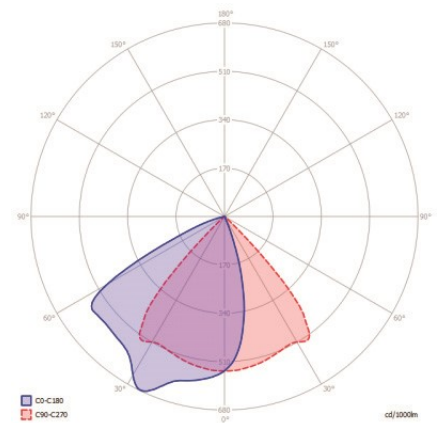

LIGHTSPECIFICATIONS

Color temperature: 3100 K
 CRI (RA): 94
 Luminous intensity: 119.60 Cd
 Light beam 0-180: 79°
 Light beam 90-270: 85°
 Net luminous flux: 220 lumen
 Luminous efficacy: 73 lumenwatt

MATERIAL

RING 68

PROTECTION RATING

IP : 67

Distance		Light circle 0-180°		Light circle 90-270°		Illuminance
[m]	[ft]	[m]	[ft]	[m]	[ft]	[lux]
1	3.28	1.65	5.41	1.83	6.01	119.60
2	6.56	3.30	10.82	3.67	12.03	29.90
3	9.84	4.95	16.23	5.50	18.04	13.29
4	13.12	6.59	21.64	7.33	24.05	7.48
5	16.40	8.24	27.05	9.16	30.06	4.78
6	19.69	9.89	32.45	11.00	36.08	3.32
0.304	1.00	0.50	1.64	0.56	1.83	1294.15