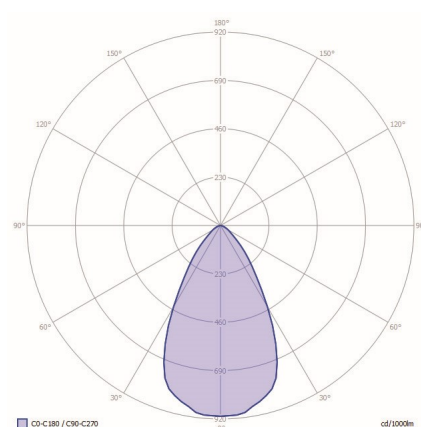

MINI SCOPE CEILING

GENERAL

MINI SCOPE CEILING
 Category: surface
 Light source: LED
 Color changing: no
 Warranty: 5 years

DIMENSIONS

Length: -
 Width: -
 Height: 2.64" / 67 mm
 Diameter: 1.85" / 47 mm
 Total height: -
 Recess depth: -

Color temperature: 2900 K
 CRI (RA): 93
 Luminous intensity: 132.00 Cd
 Light beam 0-180: 36°
 Light beam 90-270: 36°
 Net luminous flux: 64 lumen
 Luminous efficacy: 64 lumenwatt

MATERIAL

Ring Plate: -
 Lens: polycarbonate
 Exterior: polycarbonate
 Easy Lock included: yes
 Installation hardware included: yes

AVAILABLE PRODUCT COLORS

■ Black

AVAILABLE ACCESSORIES

KILLFLASH (INCLUDED)

PROTECTION RATING

IP : 67

Distance		Light circle 0-180°		Light circle 90-270°		Illuminance
[m]	[ft]	[m]	[ft]	[m]	[ft]	[lux]
1.5	4.92	0.97	3.20	0.97	3.20	58.67
2	6.56	1.30	4.26	1.30	4.26	33.00
2.5	8.20	1.62	5.33	1.62	5.33	21.12
3	9.84	1.95	6.40	1.95	6.40	14.67
3.5	11.48	2.27	7.46	2.27	7.46	10.78
4	13.12	2.60	8.53	2.60	8.53	8.25
0.3	1.00	0.20	0.65	0.20	0.65	1428.32