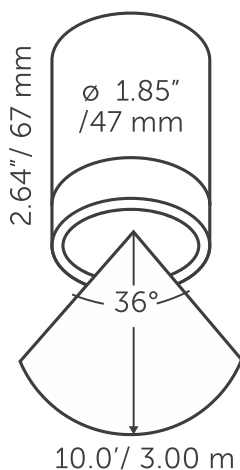

MINI SCOPE CEILING

GENERAL

MINI SCOPE CEILING
 Category: surface
 Light source: LED
 Color changing: no
 Warranty: 5 years

DIMENSIONS

Length: -
 Width: -
 Height: 2.64" / 67 mm
 Diameter: 1.85" / 47 mm
 Total height: -
 Recess depth: -

ELECTRONICS

Voltage: 12V AC
 Output: 1.00 Watt
 VA: 2.00
 Power factor: 0.50
 Light source: 3x SMD-LED 0.5W
 Lifetime: 25000 hours
 Energy label: A++
 Dimmable: no
 Length of cable lead: 24" / 600 mm

LIGHTSPECIFICATIONS

Color temperature: 2900 K
 CRI (RA): 93
 Luminous intensity: 132.00 Cd
 Light beam 0-180: 36°
 Light beam 90-270: 36°
 Net luminous flux: 64 lumen
 Luminous efficacy: 64 lumenwatt

MATERIAL

Ring Plate: -
 Lens: polycarbonate
 Exterior: polycarbonate
 Easy Lock included: yes
 Installation hardware included: yes

AVAILABLE PRODUCT COLORS

■ Black

AVAILABLE ACCESSORIES

KILLFLASH (INCLUDED)

PROTECTION RATING

IP : 67

Distance		Light circle 0-180°		Light circle 90-270°		Illuminance
[m]	[ft]	[m]	[ft]	[m]	[ft]	[lux]
1.5	4.92	0.97	3.20	0.97	3.20	58.67
2	6.56	1.30	4.26	1.30	4.26	33.00
2.5	8.20	1.62	5.33	1.62	5.33	21.12
3	9.84	1.95	6.40	1.95	6.40	14.67
3.5	11.48	2.27	7.46	2.27	7.46	10.78
4	13.12	2.60	8.53	2.60	8.53	8.25
0.3	1.00	0.20	0.65	0.20	0.65	1428.32