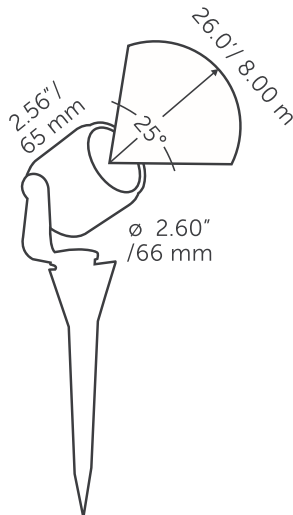

## DIMENSIONS

Length: -  
 Width: -  
 Height: 2.56" / 65 mm  
 Diameter: 2.60" / 66 mm  
 Total height: -  
 Recess depth: -

## LIGHT SPECIFICATIONS

Color temperature: 3100 K  
 CRI (RA): 91  
 Luminous intensity: 904.00 Cd  
 Light beam 0-180: 25°  
 Light beam 90-270: 25°  
 Net luminous flux: 271 lumen  
 Luminous efficacy: 90 lumenwatt

## MATERIAL

Ring Plate: aluminum  
 Lens: glass  
 Exterior: aluminum  
 Easy Lock included: yes  
 Installation hardware included: yes

## PROTECTION RATING

IP : 67

Distance		Light circle 0-180°		Light circle 90-270°		Illuminance
[m]	[ft]	[m]	[ft]	[m]	[ft]	[lux]
2	6.56	0.89	2.91	0.89	2.91	226.00
4	13.12	1.77	5.82	1.77	5.82	56.50
6	19.69	2.66	8.73	2.66	8.73	25.11
8	26.25	3.55	11.64	3.55	11.64	14.13
10	32.81	4.43	14.55	4.43	14.55	9.04
12	39.37	5.32	17.46	5.32	17.46	6.28
0.3	1.00	0.13	0.44	0.13	0.44	9781.86