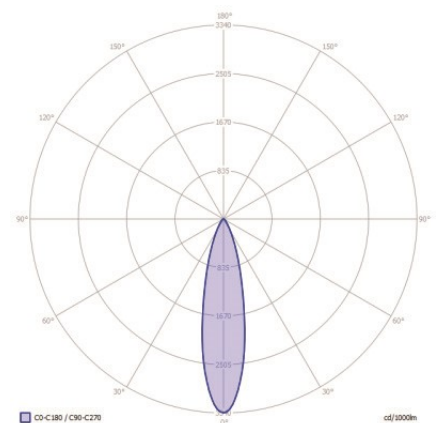

## DIMENSIONS

Length: -  
 Width: -  
 Height: 2.56" / 65 mm  
 Diameter: 2.60" / 66 mm  
 Total height: -  
 Recess depth: -

## LIGHT SPECIFICATIONS

Color temperature: 3100 K  
 CRI (RA): 91  
 Luminous intensity: 904.00 Cd  
 Light beam 0-180: 25°  
 Light beam 90-270: 25°  
 Net luminous flux: 271 lumen  
 Luminous efficacy: 90 lumenwatt

## PROTECTION RATING

IP : 67

Distance		Light circle 0-180°		Light circle 90-270°		Illuminance
[m]	[ft]	[m]	[ft]	[m]	[ft]	[lux]
2	6.56	0.89	2.91	0.89	2.91	226.00
4	13.12	1.77	5.82	1.77	5.82	56.50
6	19.69	2.66	8.73	2.66	8.73	25.11
8	26.25	3.55	11.64	3.55	11.64	14.13
10	32.81	4.43	14.55	4.43	14.55	9.04
12	39.37	5.32	17.46	5.32	17.46	6.28
0.3	1.00	0.13	0.44	0.13	0.44	9781.86