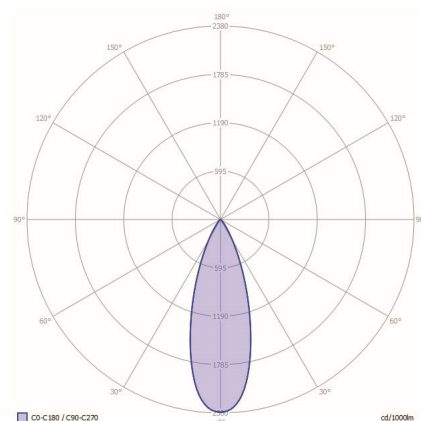

OUTDOOR LIGHTING

SUB

GENERAL

SUB
 Category: spot
 Light source: LED
 Color changing: no
 Warranty: 5 years

DIMENSIONS

Length: -
 Width: -
 Height: 1.69" / 43 mm
 Diameter: 3.19" / 81 mm
 Total height: 5.35" / 136 mm
 Recess depth: -

Color temperature: 3100 K
 CRI (RA): 91
 Luminous intensity: 465.70 Cd
 Light beam 0-180: 35°
 Light beam 90-270: 35°
 Net luminous flux: 197 lumen
 Luminous efficacy: 66 lumenwatt

MATERIAL

Ring Plate: -
 Lens: glass
 Exterior: aluminum
 Easy Lock included: yes
 Installation hardware included: yes

AVAILABLE PRODUCT COLORS

■ Charcoal

AVAILABLE ACCESSORIES

SCOPE BASE PLATE

PROTECTION RATING

IP : 68

| Distance | | Light circle 0-180° | | Light circle 90-270° | | Illuminance |
|----------|------|---------------------|------|----------------------|------|-------------|
| [m] | [ft] | [m] | [ft] | [m] | [ft] | [lux] |
| 1.5 | 4.9 | 0.9 | 3.1 | 0.9 | 3.1 | 207.0 |
| 3 | 9.8 | 1.9 | 6.2 | 1.9 | 6.2 | 51.7 |
| 4.5 | 14.8 | 2.8 | 9.3 | 2.8 | 9.3 | 23.0 |
| 6 | 19.7 | 3.8 | 12.4 | 3.8 | 12.4 | 12.9 |
| 7.5 | 24.6 | 4.7 | 15.5 | 4.7 | 15.5 | 8.3 |
| 9 | 29.5 | 5.7 | 18.6 | 5.7 | 18.6 | 5.7 |
| 0.3 | 1.0 | 0.2 | 0.6 | 0.2 | 0.6 | 5039.2 |