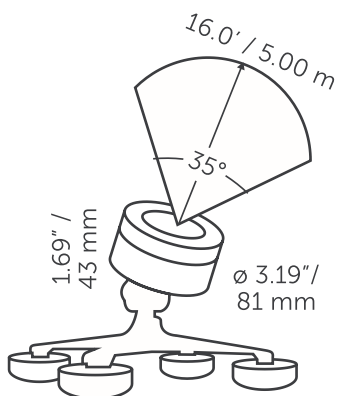

OUTDOOR LIGHTING

SUB

GENERAL

SUB
 Category: spot
 Light source: LED
 Color changing: no
 Warranty: 5 years

DIMENSIONS

Length: -
 Width: -
 Height: 1.69" / 43 mm
 Diameter: 3.19" / 81 mm
 Total height: 5.35" / 136 mm
 Recess depth: -

ELECTRONICS

Voltage: 12V AC
 Output: 3.00 Watt
 VA: 5.60
 Power factor: 0.54
 Light source: 3x SMD-LED 1W
 Lifetime: 25000 hours
 Energy label: A+
 Dimmable: no
 Length of cable lead: 24" / 600 mm

LIGHT SPECIFICATIONS

Color temperature: 3100 K
 CRI (RA): 91
 Luminous intensity: 465.70 Cd
 Light beam 0-180: 35°
 Light beam 90-270: 35°
 Net luminous flux: 197 lumen
 Luminous efficacy: 66 lumenwatt

MATERIAL

Ring Plate: -
 Lens: glass
 Exterior: aluminum
 Easy Lock included: yes
 Installation hardware included: yes

AVAILABLE PRODUCT COLORS

■ Charcoal

AVAILABLE ACCESSORIES

SCOPE BASE PLATE

PROTECTION RATING

IP : 68

| Distance | | Light circle 0-180° | | Light circle 90-270° | | Illuminance |
|----------|------|---------------------|------|----------------------|------|-------------|
| [m] | [ft] | [m] | [ft] | [m] | [ft] | [lux] |
| 1.5 | 4.9 | 0.9 | 3.1 | 0.9 | 3.1 | 207.0 |
| 3 | 9.8 | 1.9 | 6.2 | 1.9 | 6.2 | 51.7 |
| 4.5 | 14.8 | 2.8 | 9.3 | 2.8 | 9.3 | 23.0 |
| 6 | 19.7 | 3.8 | 12.4 | 3.8 | 12.4 | 12.9 |
| 7.5 | 24.6 | 4.7 | 15.5 | 4.7 | 15.5 | 8.3 |
| 9 | 29.5 | 5.7 | 18.6 | 5.7 | 18.6 | 5.7 |
| 0.3 | 1.0 | 0.2 | 0.6 | 0.2 | 0.6 | 5039.2 |