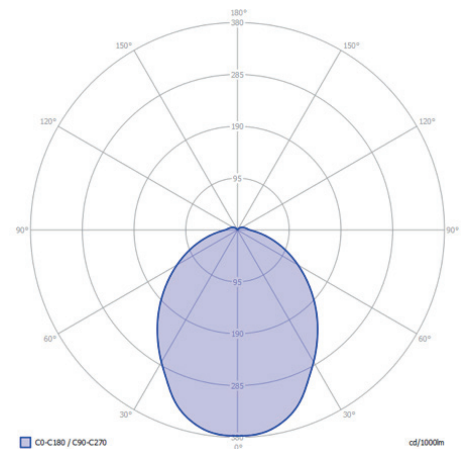

**LIGHT SPECIFICATIONS**

Color temperature: 2900 K  
 CRI (RA): 95  
 Luminous intensity: 22.3 Cd  
 Light beam 0-180: 96°  
 Light beam 90-270: 96°  
 Net luminous flux: 59 lumen  
 Luminous efficiency: 59 lumen/Watt

**AVAILABLE ACCESSORIES**

-

**PROTECTION RATING**

IP : 55

Distance		Light circle 0-180°		Light circle 90-270°		Illuminance
[m]	[ft]	[m]	[ft]	[m]	[ft]	[lux]
0.5	1.6	1.1	3.6	1.1	3.6	89.2
0.7	2.4	1.6	5.4	1.6	5.4	39.6
1.0	3.2	2.2	7.2	2.2	7.2	22.3
1.2	4.1	2.7	9.1	2.7	9.1	14.3
1.5	4.9	3.3	10.9	3.3	10.9	9.9
1.7	5.7	3.8	12.7	3.8	12.7	7.3
1.0	3.2	2.2	7.2	2.2	7.2	22.3