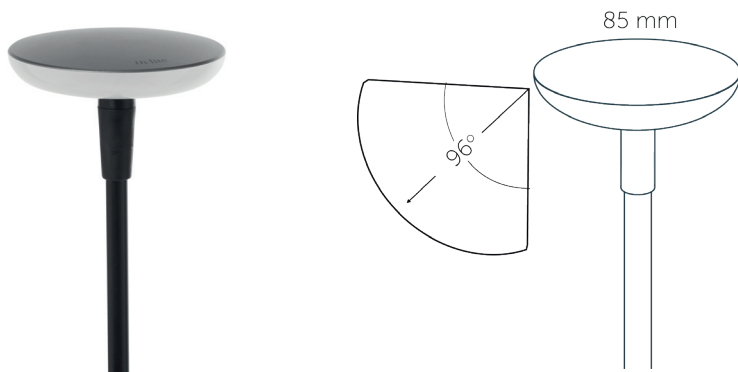

# SWAY LOW

**GENERAL**

SWAY LOW  
 Article number: 10202425  
 Category: solitary  
 Light source: LED  
 Warranty: 5 years

**DIMENSIONS**

Length: -  
 Width: -  
 Height: 23.6" / 602 mm  
 Diameter: 3.3" / 85 mm  
 Total height: -  
 Recess depth: -

**LIGHT SPECIFICATIONS**

Color temperature: 2900 K  
 CRI (RA): 95  
 Luminous intensity: 22.3 Cd  
 Light beam 0-180: 96°  
 Light beam 90-270: 96°  
 Net luminous flux: 59 lumen  
 Luminous efficiency: 59 lumen/Watt

**MATERIAL**

Ring / Plate: aluminum  
 Lens: polycarbonate  
 Exterior: -  
 Easy Lock included: yes  
 Installation hardware included: yes

**AVAILABLE PRODUCT COLORS**

- Light Head Black: 10202400
- Light Head Pearl Grey: 10202405

**AVAILABLE ACCESSORIES**

-

**PROTECTION RATING**

IP : 55

Distance		Light circle 0-180°		Light circle 90-270°		Illuminance
[m]	[ft]	[m]	[ft]	[m]	[ft]	[lux]
0.5	1.6	1.1	3.6	1.1	3.6	89.2
0.7	2.4	1.6	5.4	1.6	5.4	39.6
1.0	3.2	2.2	7.2	2.2	7.2	22.3
1.2	4.1	2.7	9.1	2.7	9.1	14.3
1.5	4.9	3.3	10.9	3.3	10.9	9.9
1.7	5.7	3.8	12.7	3.8	12.7	7.3
1.0	3.2	2.2	7.2	2.2	7.2	22.3