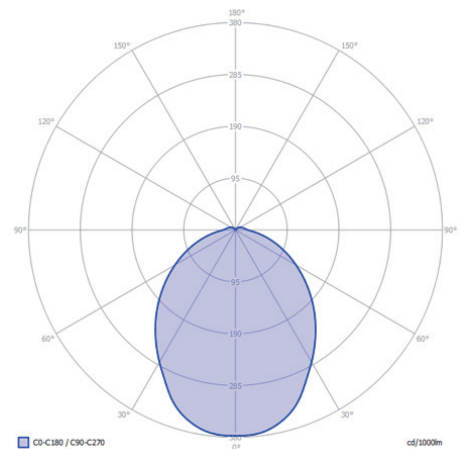

Color temperature: 2900 K
 CRI (RA): 95
 Luminous intensity: 22.3 Cd
 Light beam 0-180: 96°
 Light beam 90-270: 96°
 Net luminous flux: 59 lumen
 Luminous efficiency: 59 lumen/Watt

MATERIAL

Ring / Plate: aluminum
 Lens: polycarbonate
 Exterior: -
 Easy Lock included: yes
 Installation hardware included: yes

AVAILABLE PRODUCT COLORS

- Light Head Black: 10202400
- Light Head Pearl Grey: 10202405

AVAILABLE ACCESSORIES

-

PROTECTION RATING

IP : 55

Distance		Light circle 0-180°		Light circle 90-270°		Illuminance
[m]	[ft]	[m]	[ft]	[m]	[ft]	[lux]
0.5	1.6	1.1	3.6	1.1	3.6	89.2
0.7	2.4	1.6	5.4	1.6	5.4	39.6
1.0	3.2	2.2	7.2	2.2	7.2	22.3
1.2	4.1	2.7	9.1	2.7	9.1	14.3
1.5	4.9	3.3	10.9	3.3	10.9	9.9
1.7	5.7	3.8	12.7	3.8	12.7	7.3
1.0	3.2	2.2	7.2	2.2	7.2	22.3