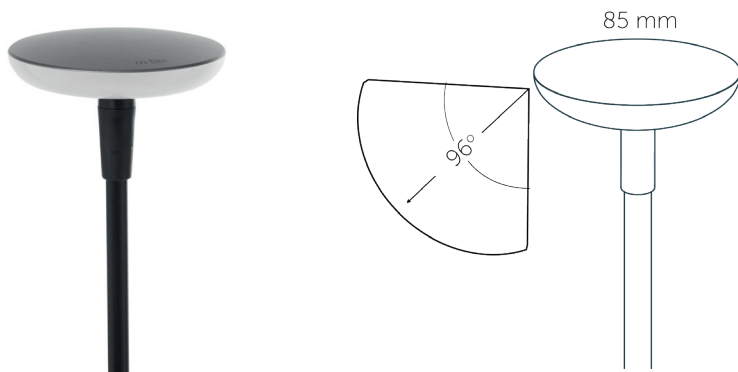

OUTDOOR LIGHTING

SWAY

GENERAL

SWAY
 Article number: 10202420
 Category: solitary
 Light source: LED
 Warranty: 5 years

DIMENSIONS

Length: -
 Width: -
 Height: 39.4" / 1002 mm
 Diameter: 3.3" / 85 mm
 Total height: -
 Recess depth: -

Color temperature: 2900 K
 CRI (RA): 95
 Luminous intensity: 22.3 Cd
 Light beam 0-180: 96°
 Light beam 90-270: 96°
 Net luminous flux: 59 lumen
 Luminous efficiency: 59 lumen/Watt

MATERIAL

Ring / Plate: aluminum
 Lens: polycarbonate
 Exterior: -
 Easy Lock included: yes
 Installation hardware included: yes

AVAILABLE PRODUCT COLORS

- Light Head Black: 10202400
- Light Head Pearl Grey: 10202405

AVAILABLE ACCESSORIES

-

PROTECTION RATING

IP : 55

Distance		Light circle 0-180°		Light circle 90-270°		Illuminance
[m]	[ft]	[m]	[ft]	[m]	[ft]	[lux]
0.5	1.6	1.1	3.6	1.1	3.6	89.2
0.7	2.4	1.6	5.4	1.6	5.4	39.6
1.0	3.2	2.2	7.2	2.2	7.2	22.3
1.2	4.1	2.7	9.1	2.7	9.1	14.3
1.5	4.9	3.3	10.9	3.3	10.9	9.9
1.7	5.7	3.8	12.7	3.8	12.7	7.3
1.0	3.2	2.2	7.2	2.2	7.2	22.3